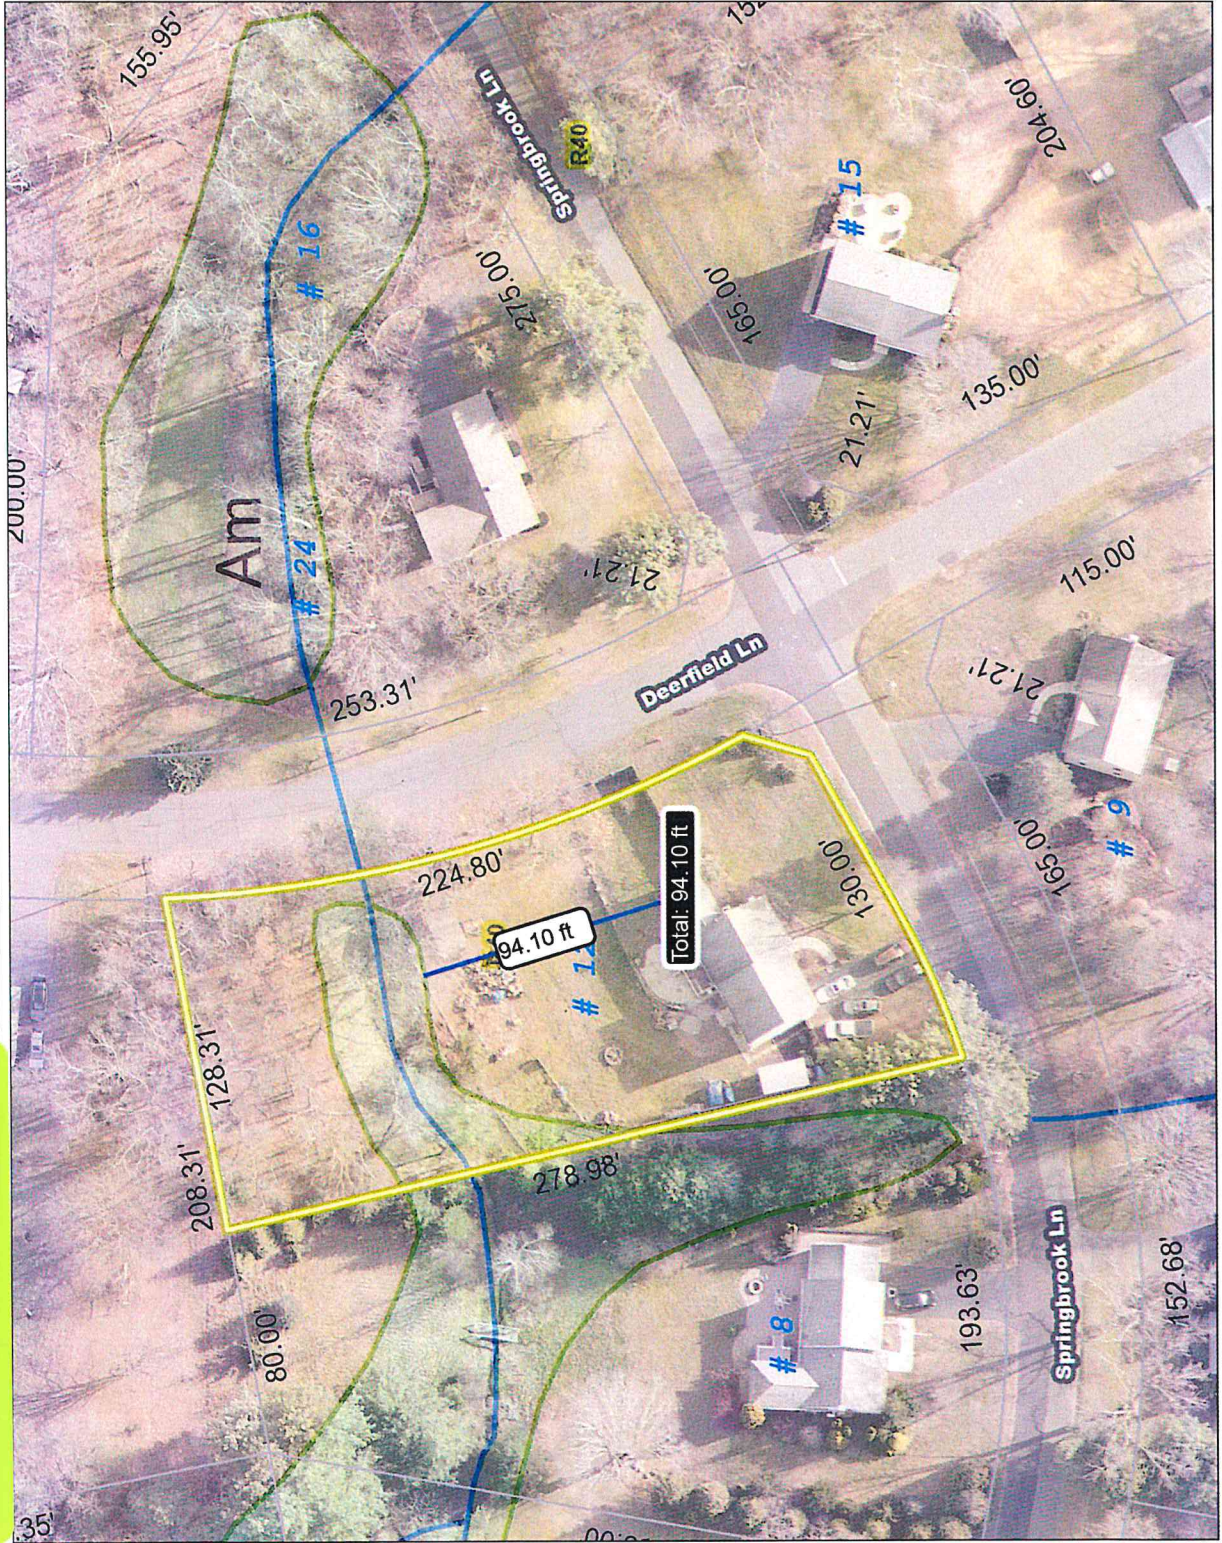

# EXHIBIT 2

## Town of Simsbury, CT

Legend	
	Parcels
	Street Labels
	Town Border
	CT_Simsbury.DBO.
	ACAD_Wetlands_Ammended1
	CT_Simsbury.DBO.
	ACAD_Wetlands_SCStext_Arc
	CT_Simsbury.DBO.
	ACAD_Wetlands_RiversStrear
	CT_Simsbury.DBO.ACAD_We
	CT_Simsbury.DBO.
	ACAD_SOIL_Wetlands_Agent
	CT_Simsbury.DBO.
	ACAD_Wetlands_Ponds_Arcs
	CT_Simsbury.DBO.
	ACAD_Wetlands_Ponds_Poly
	CT_Simsbury.DBO.
	ACAD_SOIL_Wetlands_Agent
	CT_Simsbury.DBO.ACAD_We
	CT_Simsbury.DBO.
	ACAD_Wetlands RiversStrear

137 0 69 137 1: 824

Feet