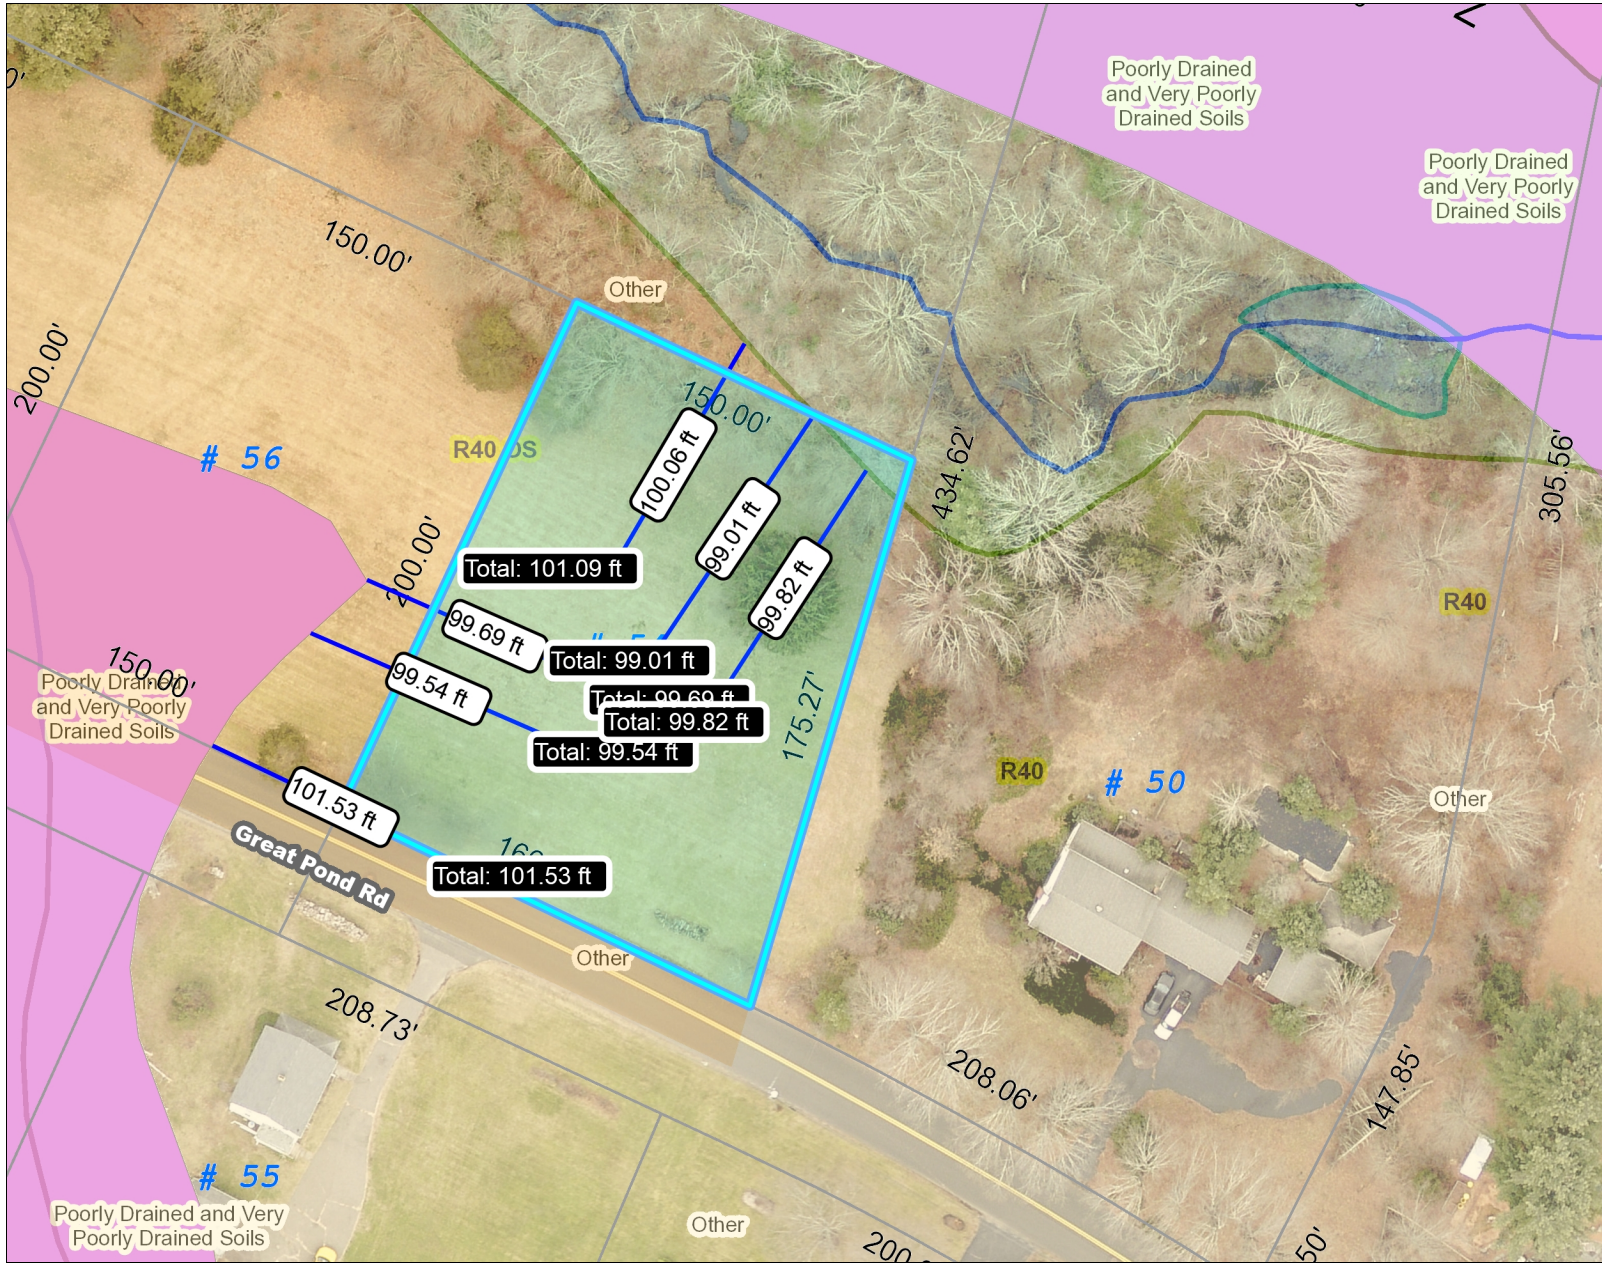

# Town of Simsbury, CT

| Legend |  |
|--------|--|
|        | Parcels  |
|        | Street Labels                                  |
|        | Town Border                                    |
|        | CT_Simsbury.DBO.<br>ACAD_Wetlands_AmmendedT    |
|        | CT_Simsbury.DBO.<br>ACAD_Wetlands_SCStext_Arc  |
|        | CT_Simsbury.DBO.<br>ACAD_Wetlands_RiversStrear |
|        | CT_Simsbury.DBO.ACAD_We                        |
|        | CT_Simsbury.DBO.<br>ACAD_SOIL_Wetlands_Agenc   |
|        | CT_Simsbury.DBO.<br>ACAD_Wetlands_Ponds_Arcs   |
|        | CT_Simsbury.DBO.<br>ACAD_Wetlands_Ponds_Poly   |
|        | CT_Simsbury.DBO.<br>ACAD_SOIL_Wetlands_Agenc   |
|        | CT_Simsbury.DBO.ACAD_We                        |
|        | CT_Simsbury.DBO.<br>ACAD Wetlands RiversStrear |

| Notes                |
|----------------------|
| R-40OS DEEP Wetlands |

This product is for informational purposes and may not have been prepared for, or be suitable for legal, engineering, or surveying purposes. Users of this information should review or consult the primary data and information sources to ascertain the usability of the information.