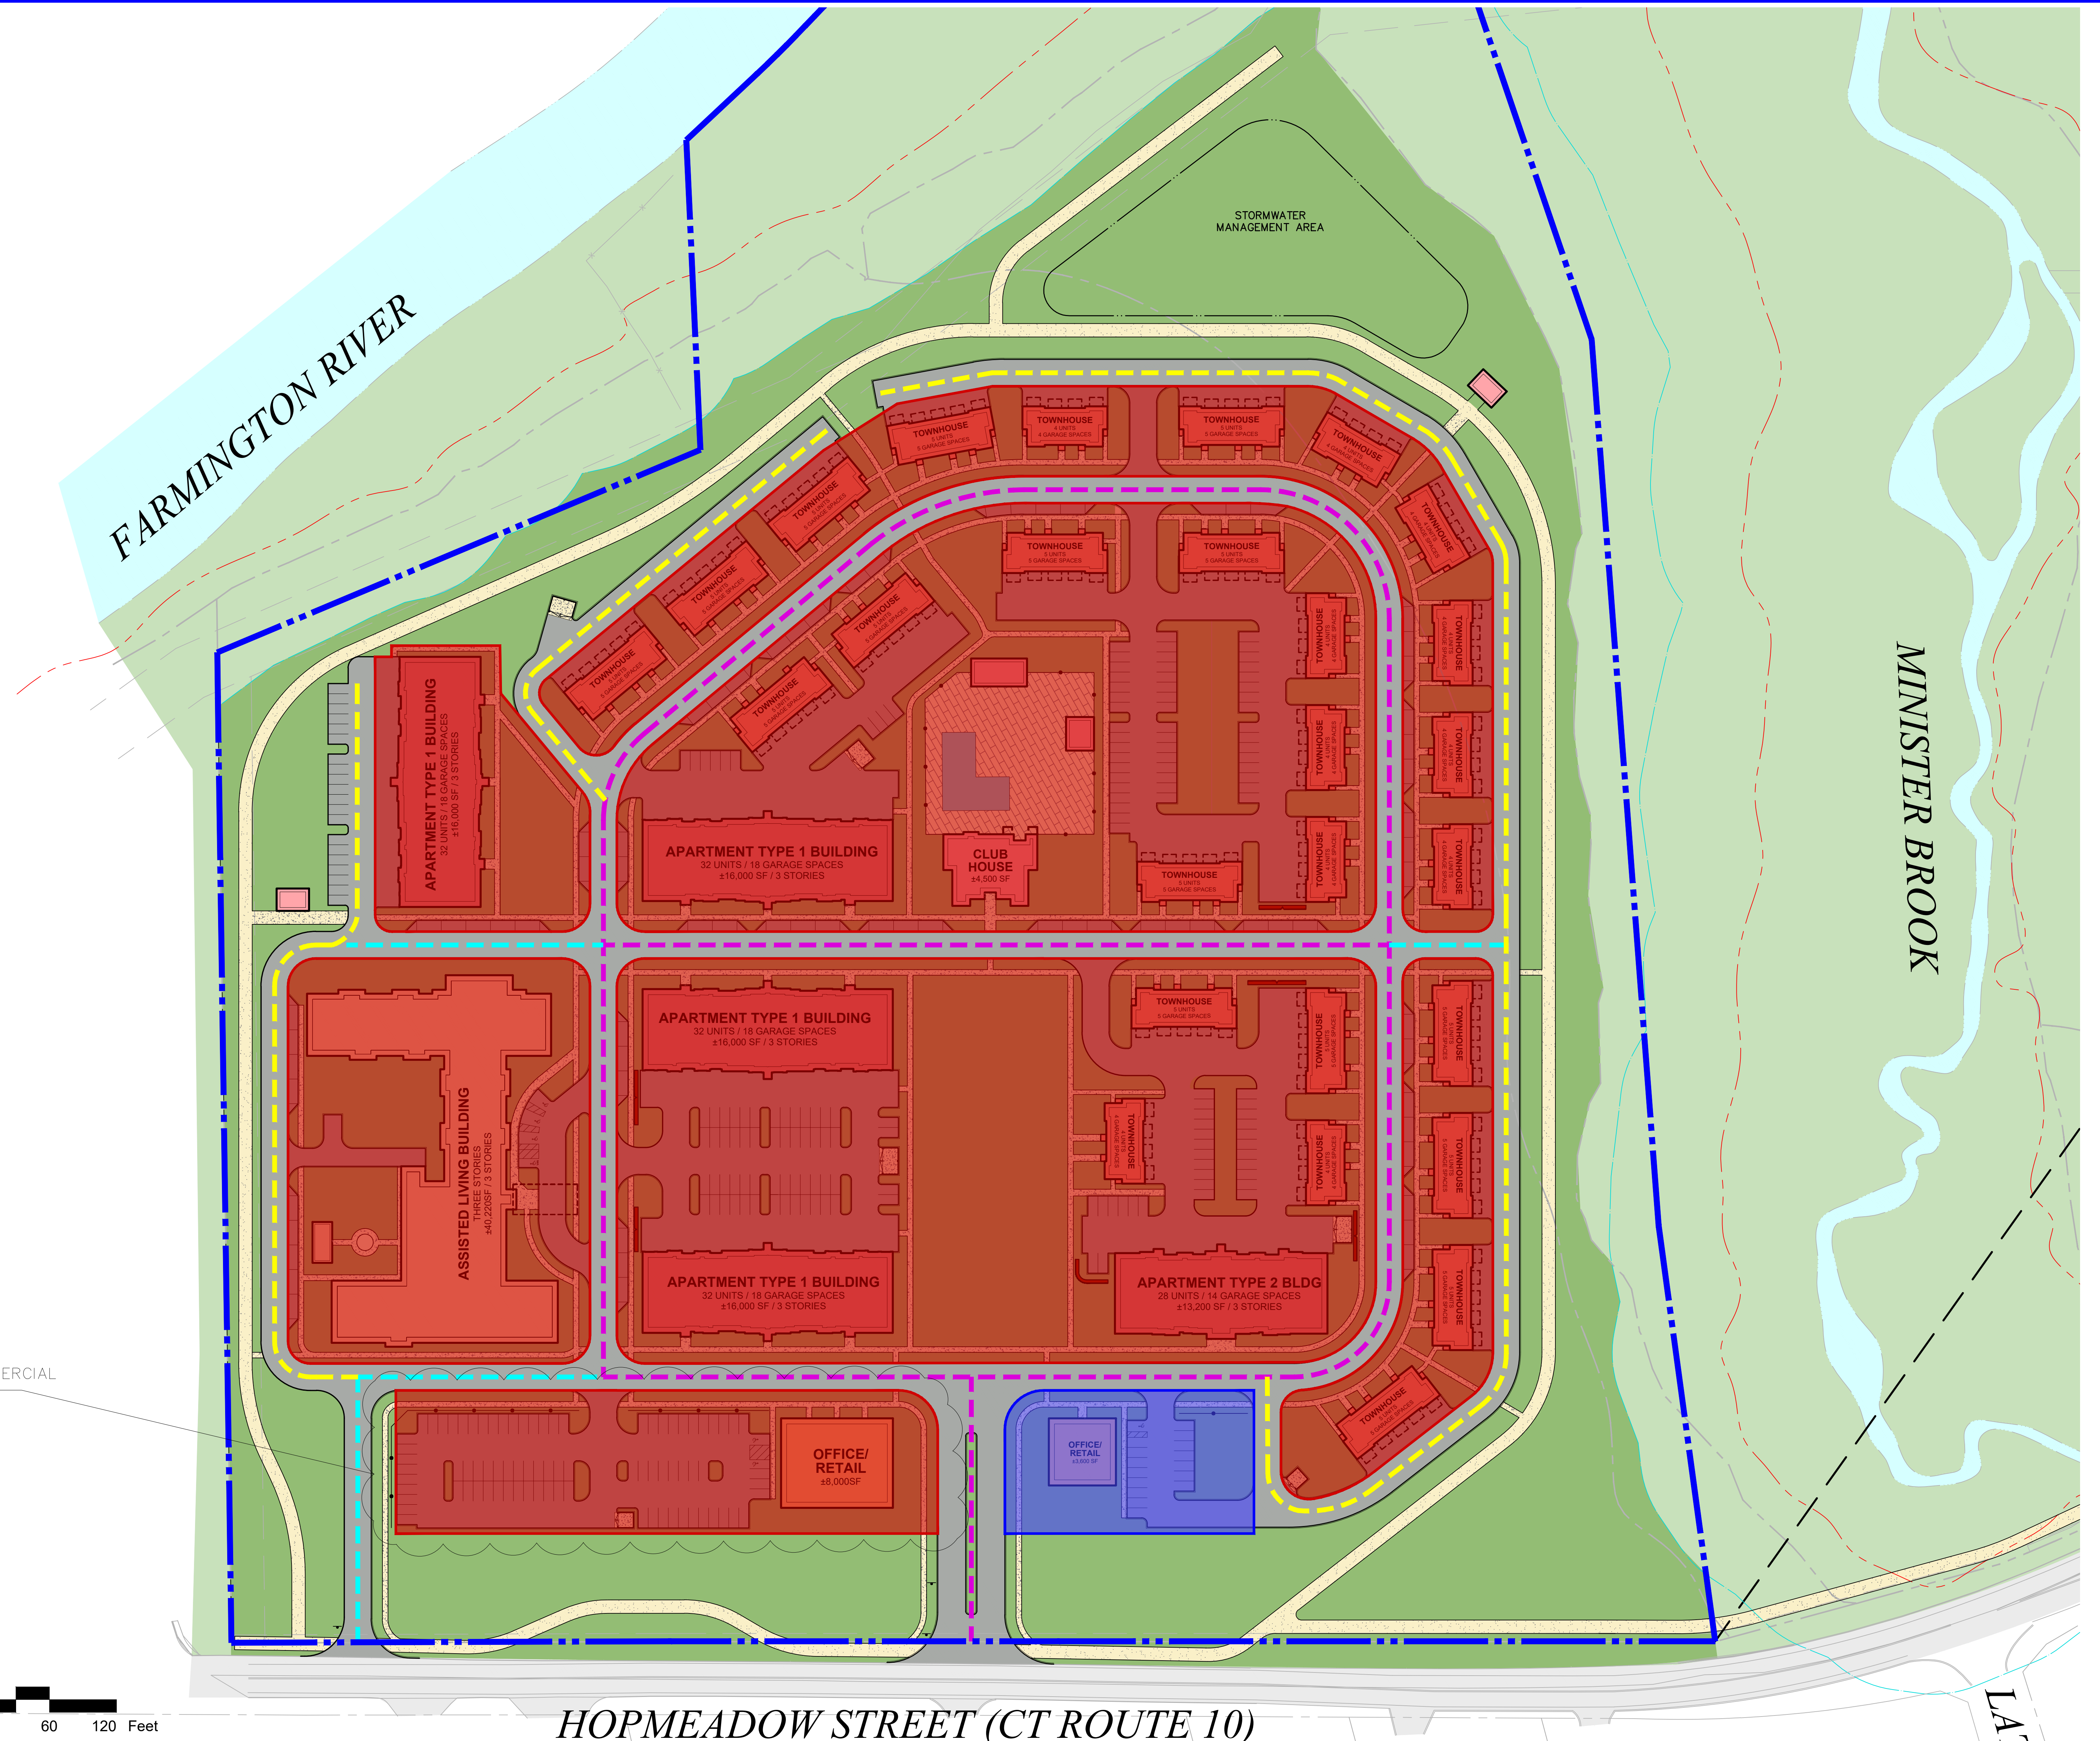

200 Hopmeadow Street

Simsbury, Connecticut

Zoning & Street Classification - North Site

| Legend | |
|------------------------------|--|
| NEIGHBORHOOD COMMERCIAL ZONE | |
| NEIGHBORHOOD TRANSITION ZONE | |
| STREET TYPE A | |
| STREET TYPE B | |
| ALLEY WAY | |

PROPOSED CHANGE FROM NEIGHBORHOOD COMMERCIAL ZONE TO NEIGHBORHOOD TRANSITION ZONE