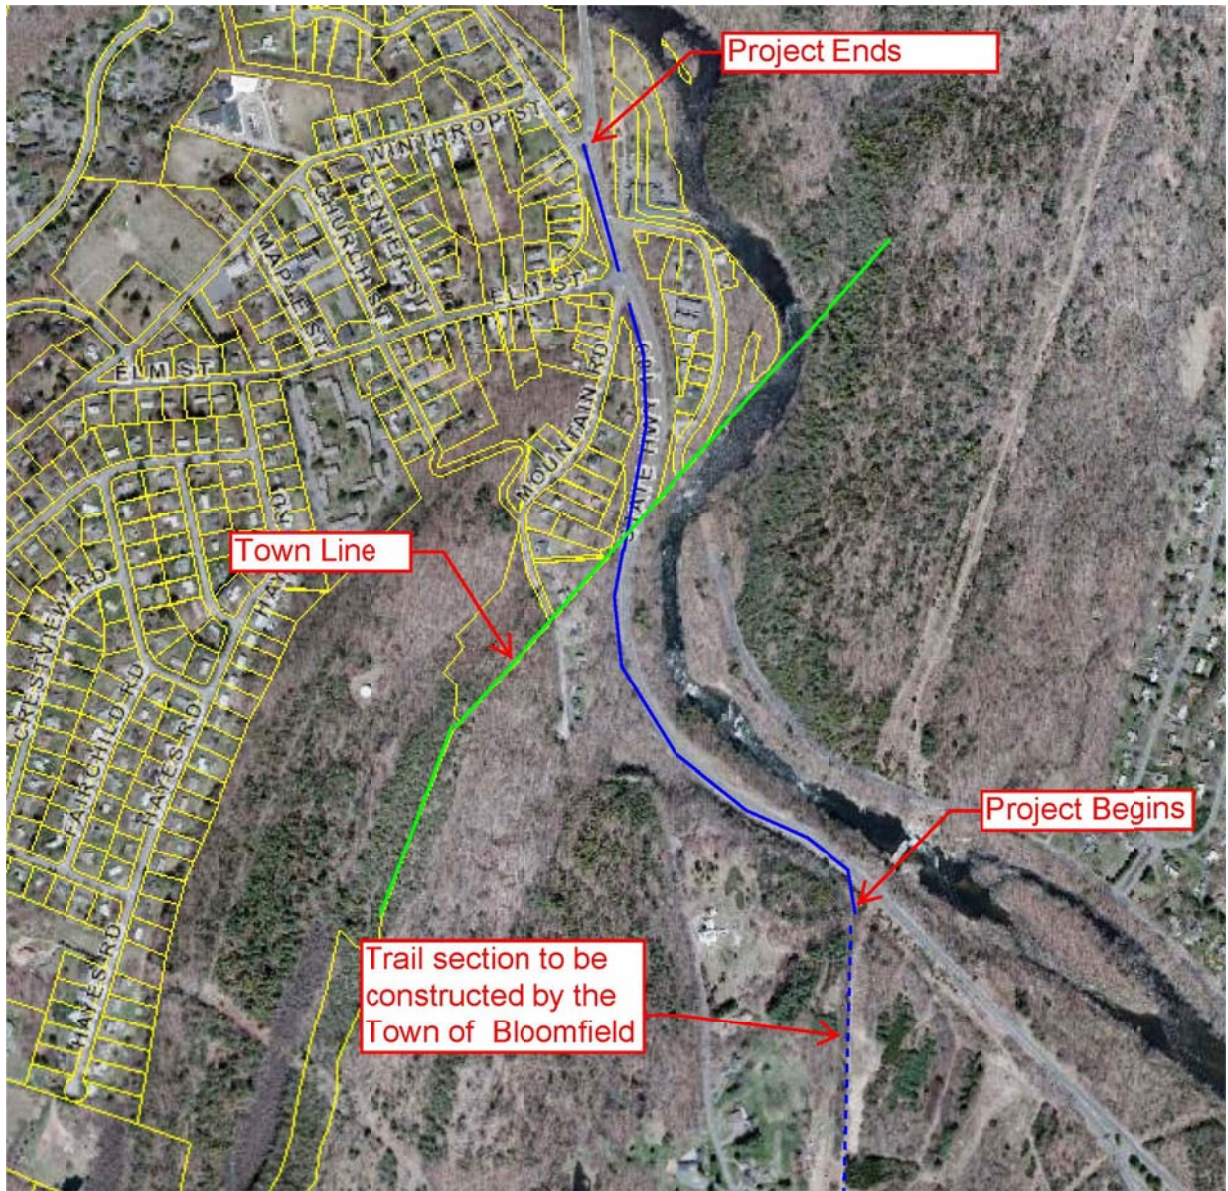

Town of Simsbury

933 HOPMEADOW STREET ~ SIMSBURY, CONNECTICUT 06070

Figure 1: Proposed Bloomfield-Tariffville Trail

Telephone (860) 658-3260
Facsimile (860) 658-3205

www.simsbury-ct.gov

An Equal Opportunity Employer
8:30 – 7:00 Monday
8:30 – 4:30 Tuesday through Thursday
8:30 – 1:00 Friday