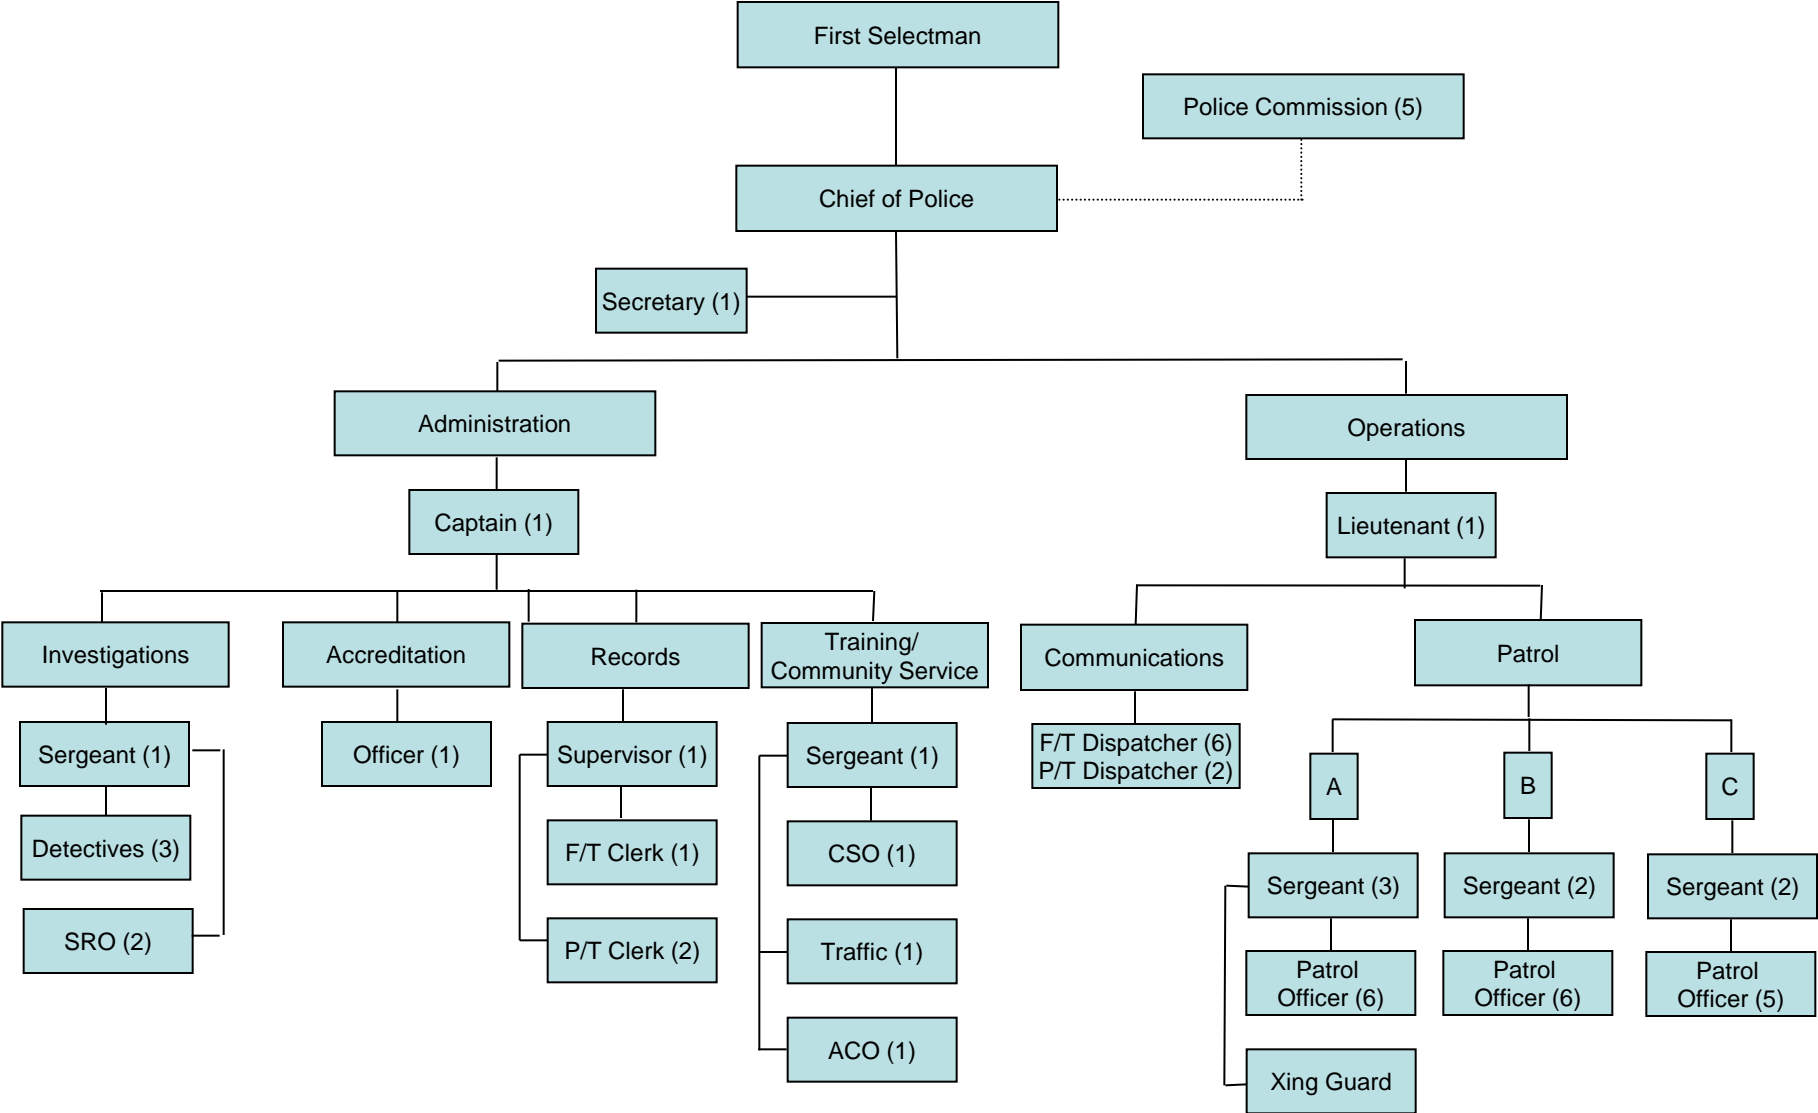

Simsbury Police Department Organizational Chart

January 2017